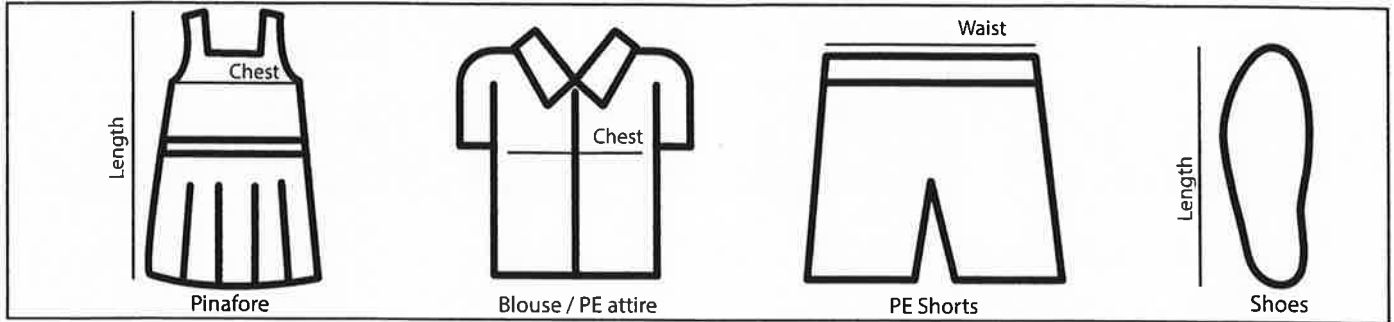

CHIJ Katong School Uniform Size Spec (in inches)

Pinafore

Size	Length(inch)	Chest	Price
24	24	12	\$13.00
26	26	13	\$13.50
28	28	14	\$14.00
30	30	15	\$14.50
32	32	16	\$15.00
34	34	17	\$15.50
36	36	18	\$16.00
38	38	19	\$16.50
40	40	20	\$17.00
42	42	21	\$18.00
44	44	22	\$20.00